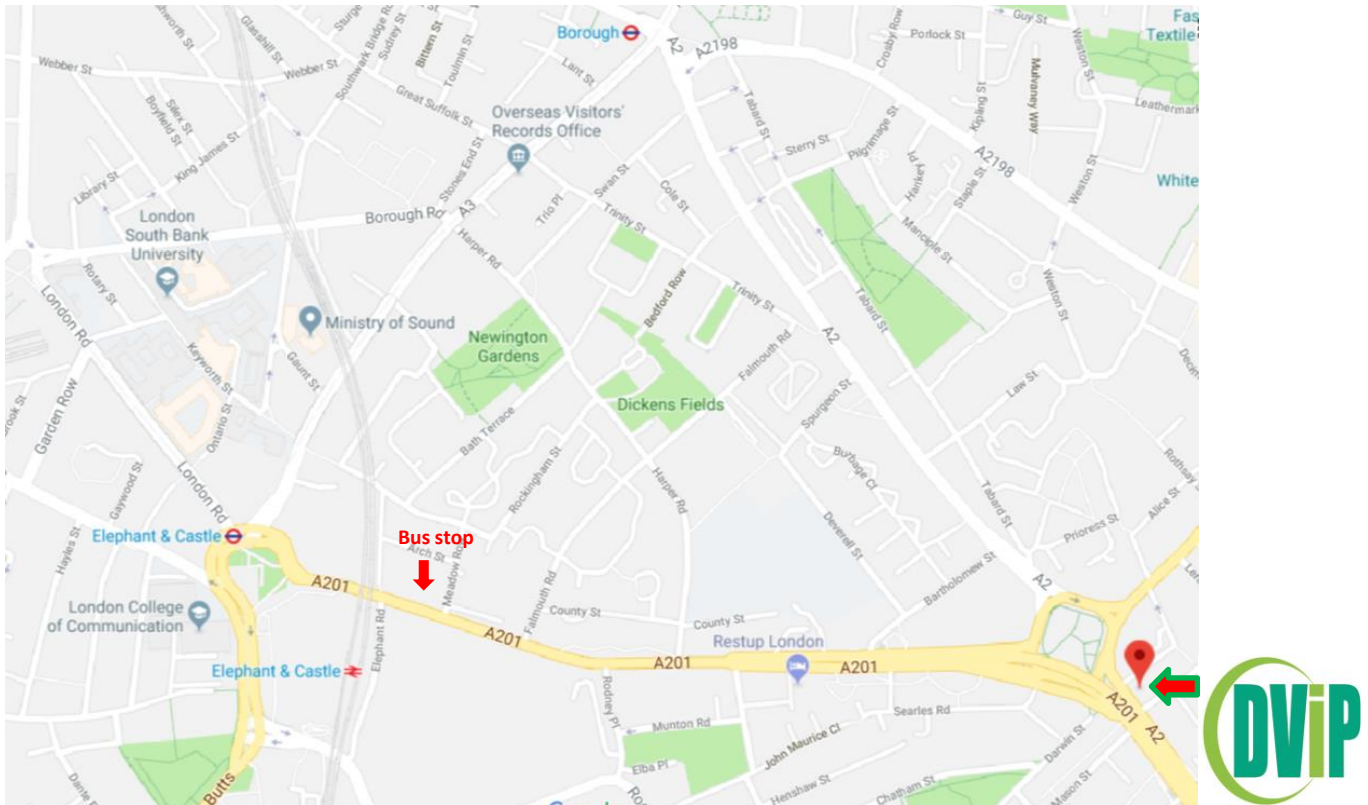

Southwark Office Location

DVIP

1st Floor

59-61 Old Kent Road

London

SE1 4RF

Tel: 020 7633 9181

Nearest Stations: Elephant & Castle (Bakerloo, Nothern Line), Borough (Northern Line).

that go to the office from Elephant & Castle (Bus stop J on New Kent Rd): **53, 63, 168, 172, 415, 453**

Get off at 'Bricklayers Arms' bus stop & walk across roundabout.

The office is a 10-15 minute walk from Elephant & Castle tube station or a 5 minute bus ride. Office located on Old Kent Road above Copytech, entrance on Aberdour Street through gate (please ring DVIP buzzer).