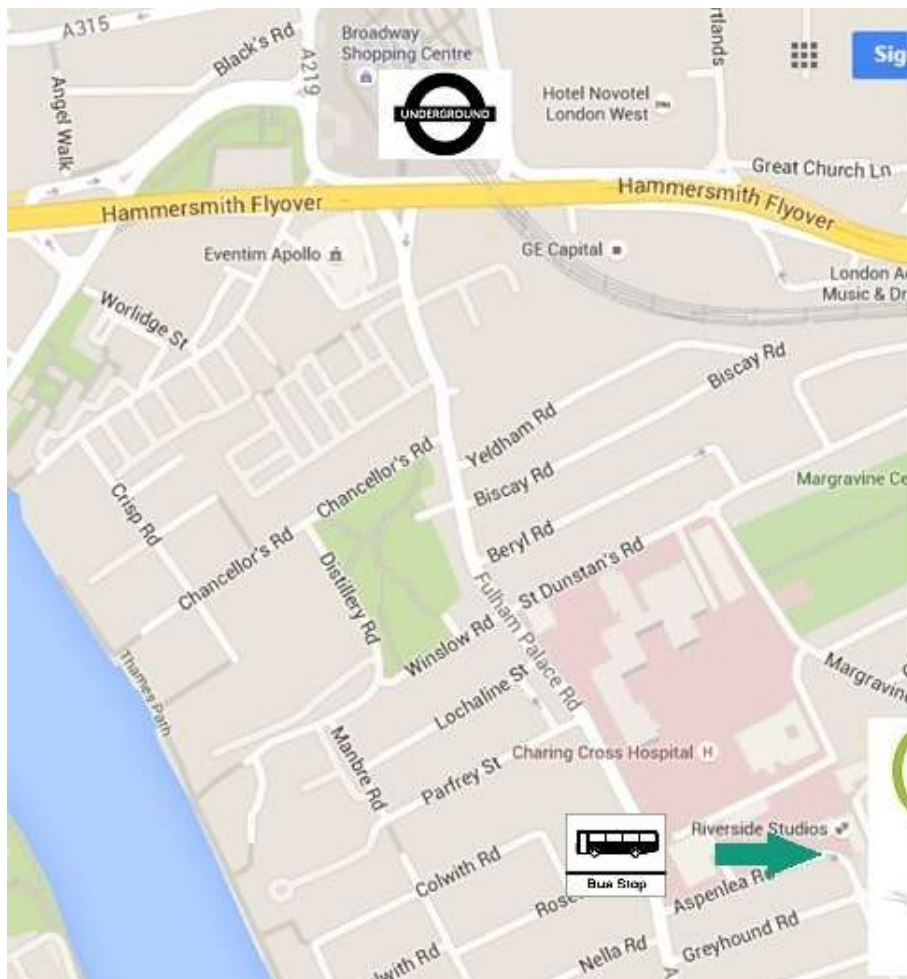

## Hammersmith Office

**DVIP**  
**65 Aspenlea Road**  
**Hammersmith**  
**London**  
**W6 8LH**

We are a 10 minute walk (5 minute bus ride) from Hammersmith tube & bus station.  
Nearest bus stop is: Greyhound Road  
Buses: 190- 211- 220-295